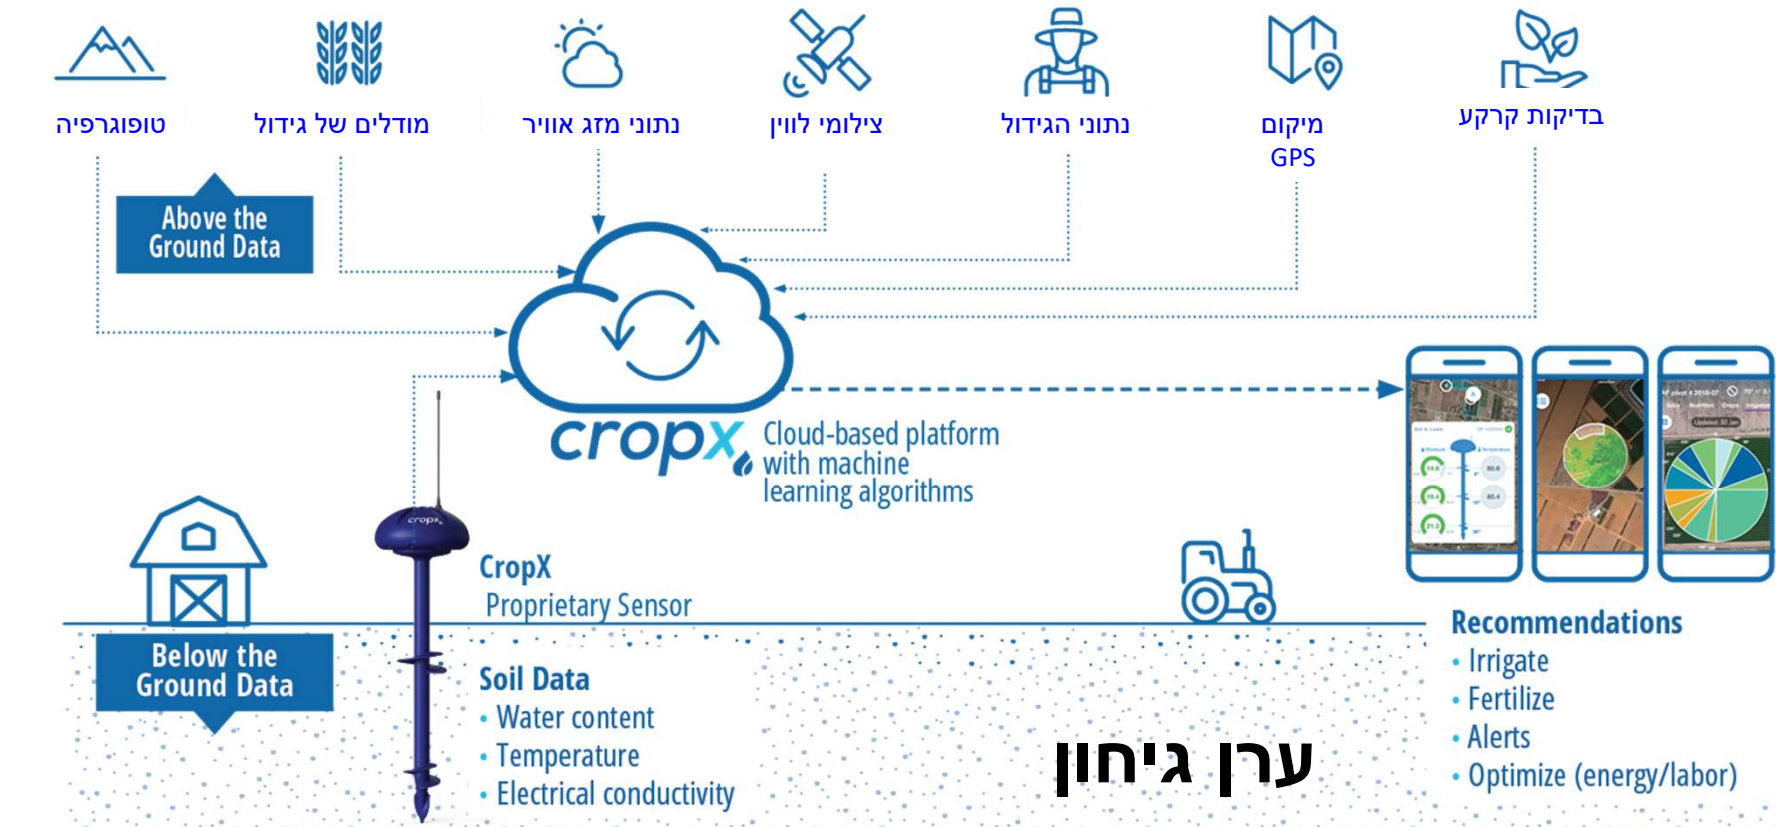

cropx

ערן גיחון

השקיה אקולוגית בע"מ

CropxWeb

myfarm.cropx.com/field/26620/settings/fieldSetup

Best PDF Converter... Cropx Technologies... Inbox (555) - zeever... The Sudoku - Free... turkish airlines

Please note - editing the field's boundaries will result in the deletion of the current division of the field to soil zones, crop zones and irrigation zones

- Left Sidebar:** Contains navigation options such as Summary, FIELD VIEW, Soils, Crops, Irrigation, Nutrition, Disease (highlighted), GRAPHS, View Graphs, Weather, SETTINGS, and Field Settings.
- Top Panel:** Shows the current zone as "Zone A: Corn (Maize)" and a summary for "Grey Leaf Spot" with a status of "All clear".
- Central Panel:** Displays "CropX Insights" for "SAT 10/12 10:07 PM", stating "Application of fungicide not necessary" and "The circumstances are favourable for a good crop protection". It also includes "Spraying Conditions" for "Dec 10" from 6:00 PM to 11:59 PM, with a "Good" status.
- Bottom Panel:** Features an "Infection Chance" bar chart showing a high risk for "Today" (Dec 10) and a low risk for other dates from Dec 7 to Dec 13.
- Main Map:** Shows an aerial view of a field with a large green rectangular area highlighted. A yellow text overlay on the map reads "זיהוי חוסר בחנקן עפ"י ניתוח צילום לוויין" (Nitrogen deficiency detection via satellite image analysis).
- Bottom Taskbar:** Shows the Windows taskbar with various application icons and the system clock indicating 22:11 on 10/12/2022.