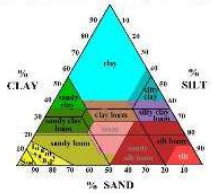

cropx

ערן גיחון

השקיה אקולוגית בע"מ

CropxWeb

myfarm.cropx.com/field/26620/settings/fieldSetup

Best PDF Converter... Cropx Technologies... Inbox (555) - zeever... The Sudoku - Free... turkish airlines

Please note - editing the field's boundaries will result in the deletion of the current division of the field to soil zones, crop zones and irrigation zones

Edit Field Boundaries

Cancel Save

Edit your existing field boundaries and position, then click save.

Crops

Fill in your crop type and planting date in order to receive better insights about your crop

1 crop zone with this field Edit on Map

- Left Sidebar:** Contains navigation options such as Summary, FIELD VIEW, Soils, Crops, Irrigation, Nutrition, Disease (highlighted), GRAPHS, View Graphs, Weather, SETTINGS, and Field Settings.
- Top Panel:** Shows the current zone as "Zone A: Corn (Maize)" and a summary for "Grey Leaf Spot" with a status of "All clear".
- Central Panel:** Displays "CropX Insights" for "SAT 10/12 10:07 PM", stating "Application of fungicide not necessary" and "The circumstances are favourable for a good crop protection". It also includes "Spraying Conditions" for "Dec 10" from 6:00 PM to 11:59 PM, with a "Good" status.
- Bottom Panel:** Features an "Infection Chance" bar chart showing a high risk for "Today" (Dec 10) and a low risk for other dates from Dec 7 to Dec 13.
- Main Map:** Shows an aerial view of a field with a large green rectangular area highlighted. A yellow text overlay on the map reads "זיהוי חוסר בחנקן עפ"י ניתוח צילום לוויין" (Nitrogen deficiency detection via satellite image analysis).
- Bottom Taskbar:** Shows the Windows taskbar with various application icons and the system clock indicating 22:11 on 10/12/2022.